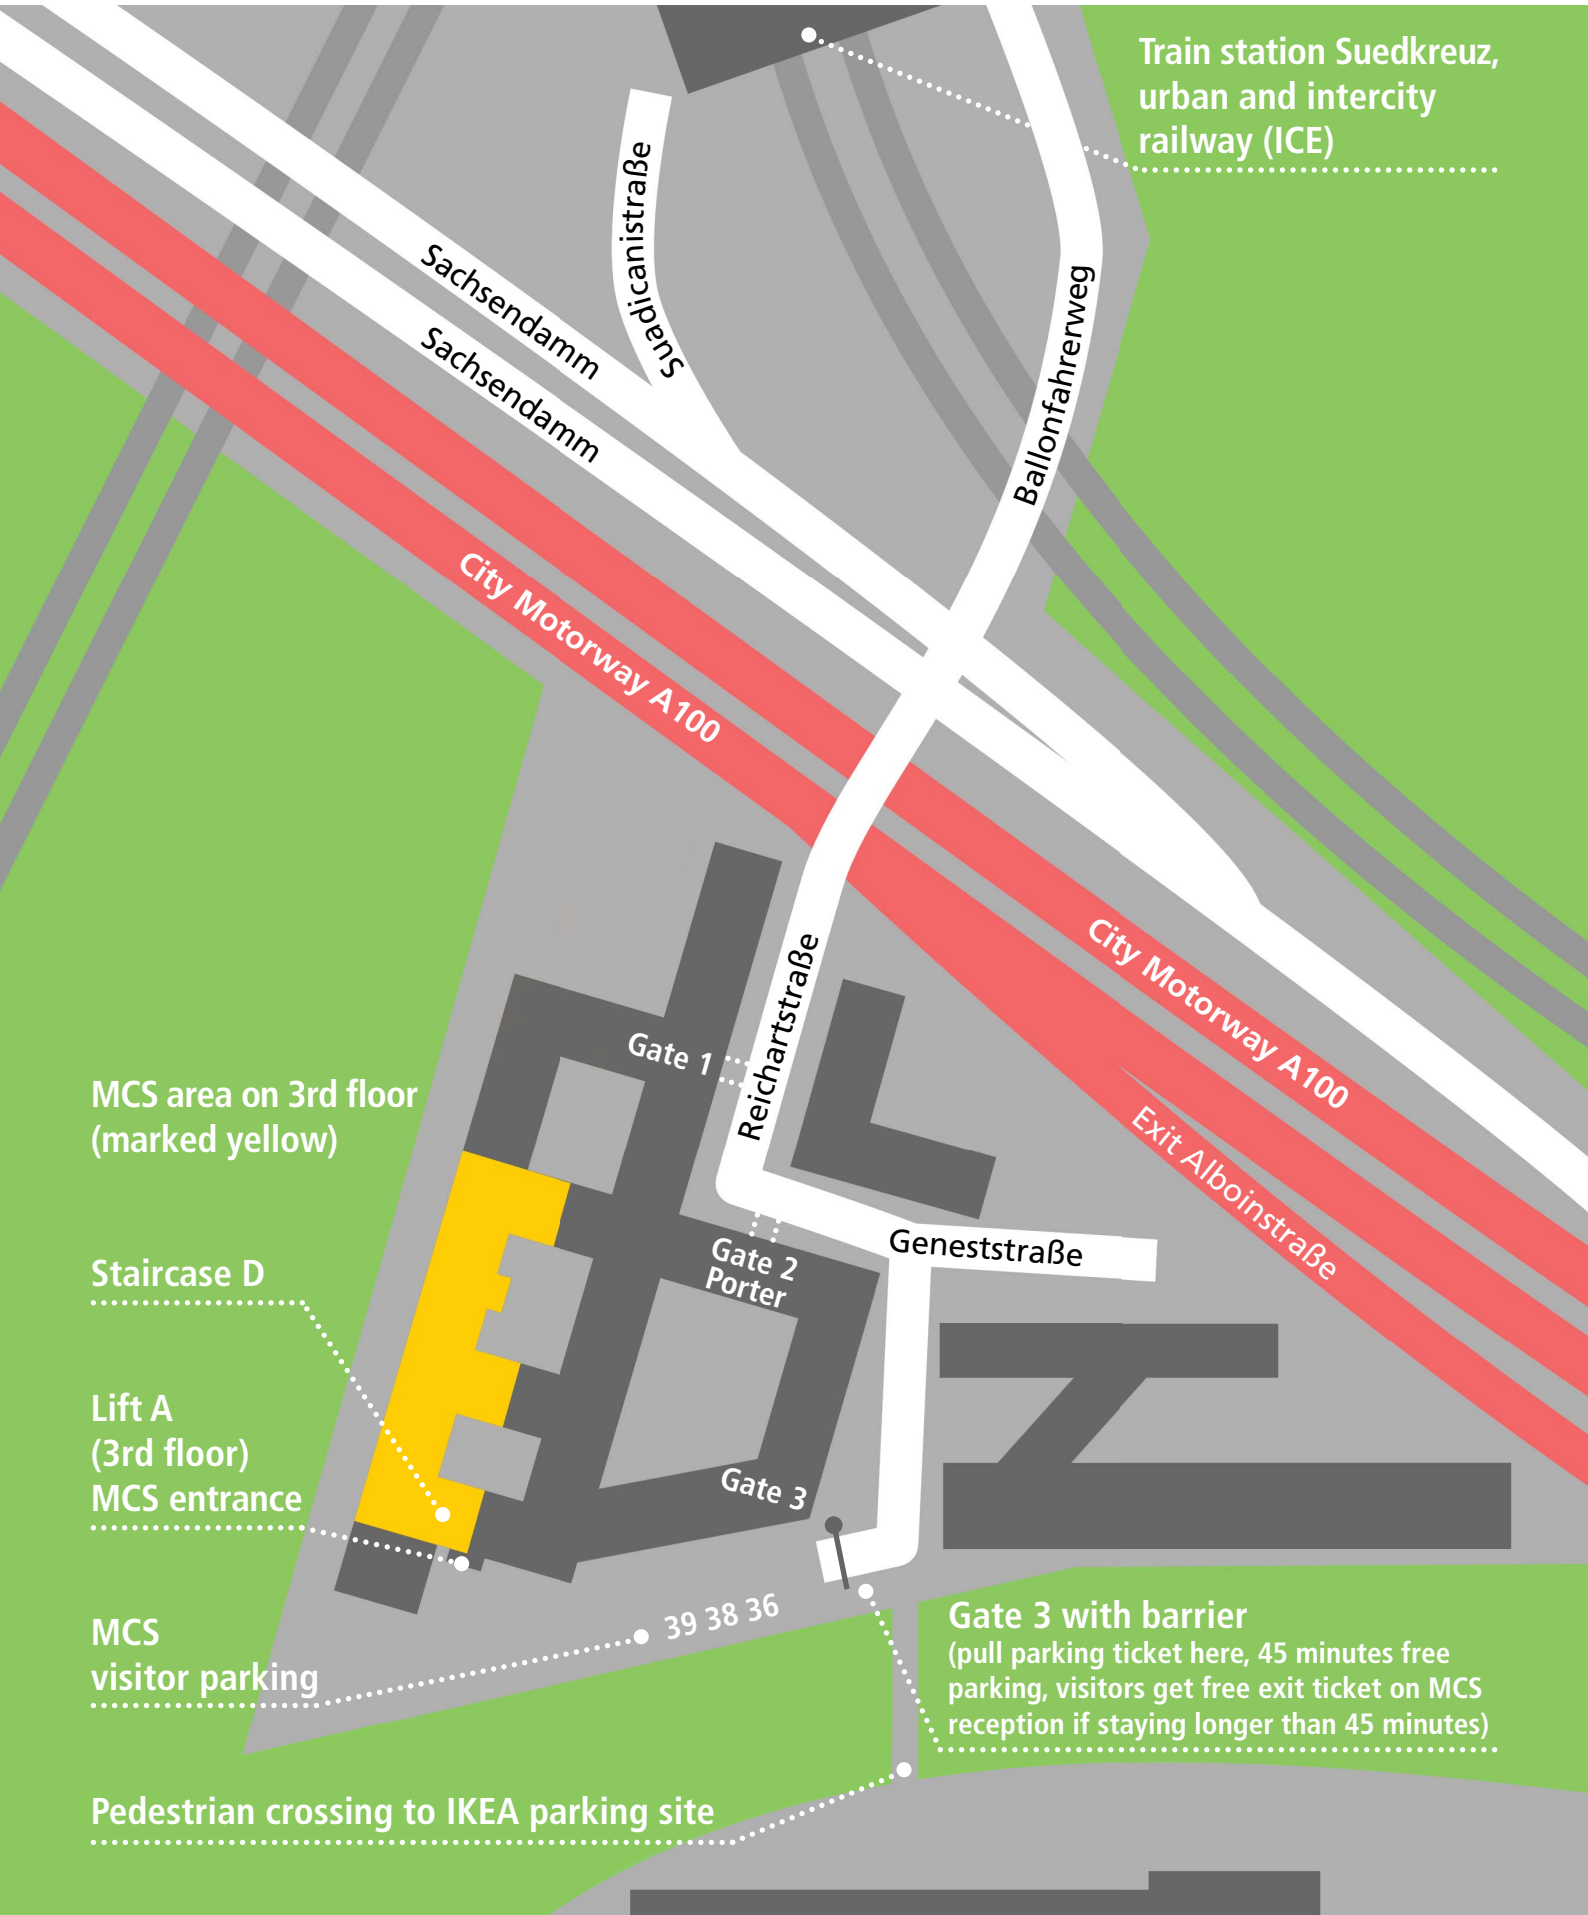

MCS MICRONIC Computer Systeme GmbH

Geneststraße 5 • Staircase D • 3rd floor • 10829 Berlin (Gate 3) • Germany • Tel. +49 (0)30 69 00 03-0

Train station Suedkreuz,  
 urban and intercity  
 railway (ICE)

MCS area on 3rd floor  
 (marked yellow)

Staircase D

Lift A  
 (3rd floor)  
 MCS entrance

MCS  
 visitor parking

Pedestrian crossing to IKEA parking site

Gate 1

Gate 2  
 Porter

Gate 3

Gate 3 with barrier  
 (pull parking ticket here, 45 minutes free  
 parking, visitors get free exit ticket on MCS  
 reception if staying longer than 45 minutes)

39 38 36